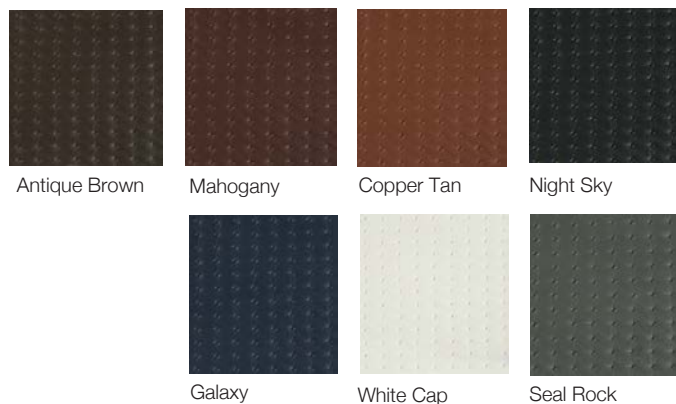

Many of the colours within the Pacifica® Textures range can be colour coordinated with Pacifica® Standard, offering limitless options for creativity in upholstery design.

For more information, visit [innova.com.au/products/sub-brand/pacifica-textures](http://innova.com.au/products/sub-brand/pacifica-textures)

## pacifica® hide

Pacifica® Hide Seal Rock

## pacifica® weave

Pacifica® Weave Red Emperor

## pacifica® dimple

Pacifica® Dimple Galaxy

**PLEASE NOTE:**

- REFER TO PACIFICA TEXTURES RING SWATCH AND/OR LARGE FOLDOUT BROCHURE FOR MORE FEELER PIECES OF COLOUR.
- ALL COLOURS WITHIN THIS COLOUR CHART ARE TO BE USED AS GUIDE ONLY. COLOURS MAY VARY ON FINISHED PRODUCT.
- PLEASE REQUEST A PHYSICAL SAMPLE PRIOR TO ORDERING.
- CONTACT INNOVA INTERNATIONAL TO CHECK AVAILABILITY.