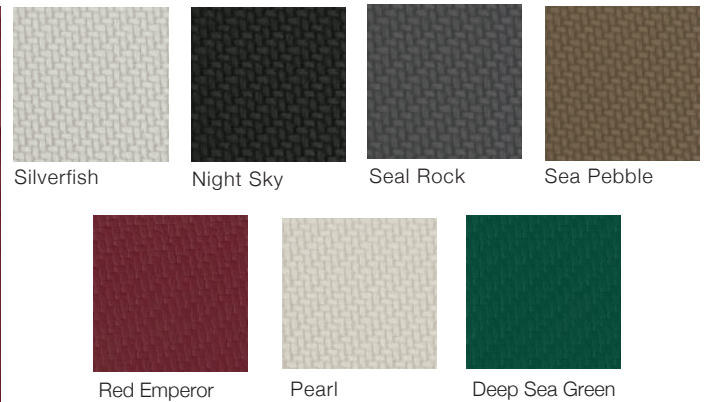

Many of the colours within the Pacifica® Textures range can be colour coordinated with Pacifica® Standard, offering limitless options for creativity in upholstery design.

For more information, visit [innova.com.au/products/sub-brand/pacifica-textures](http://innova.com.au/products/sub-brand/pacifica-textures)

## pacifica® hide

Pacifica® Hide Seal Rock

## pacifica® weave

Pacifica® Weave Red Emperor

## pacifica® dimple

Pacifica® Dimple Galaxy

**PLEASE NOTE:**

- REFER TO PACIFICA TEXTURES RING SWATCH AND/OR LARGE FOLDOUT BROCHURE FOR MORE FEELER PIECES OF COLOUR.
- ALL COLOURS WITHIN THIS COLOUR CHART ARE TO BE USED AS GUIDE ONLY. COLOURS MAY VARY ON FINISHED PRODUCT.
- PLEASE REQUEST A PHYSICAL SAMPLE PRIOR TO ORDERING.
- CONTACT INNOVA INTERNATIONAL TO CHECK AVAILABILITY.